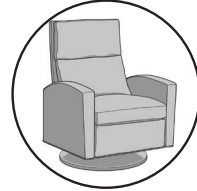

MILO | MILAN

HANCOCK & MOORE

MILO

1 CHOOSE YOUR FRAME

ML1
Tapered Leg

ML2
Steel Swivel Base
(zinc only)

ML3
Steel Sled Base
(Zinc base standard
Smoke available at
an upcharge)

ML4
Dome Swivel
(Platinum or
Ebony)

2 CHOOSE YOUR POWER

Manual

-PR
Power Recliner

-PRB
Power Recliner
with Battery

3 CHOOSE YOUR ARM

WR
Wrapped Arm
29.5" chair width

CU
Curved Arm
31" chair width

RO
Rolled Arm
32" chair width