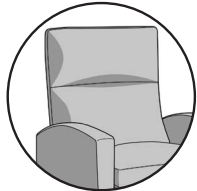

2 CHOOSE YOUR POWER

Manual

-PR
Power Recliner

-PRB
Power Recliner
with Battery

3 CHOOSE YOUR ARM

WR
Wrapped Arm
29.5" chair width

CU
Curved Arm
31" chair width

RO
Rolled Arm
32" chair width

TR
Track Arm
28.5" chair width

4 CHOOSE YOUR BACK

SB
Split Back

OP
One Piece Back

ML1-PRWRSB MILO RECLINER

H 42 W 29.25 D 35.5 / Inside: W 20.5 D 19.5
SH 20 AH 24.5
Distance from wall to fully recline: 19 / Fully Extended: 66
Shown with:
Tapered Leg, Power Recliner, Wrapped Arm, Split Back

ML2-PRROSB MILO RECLINER

H 42 W 32 D 35.5 / Inside: W 20.5 D 19.5
SH 21 AH 25
Distance from wall to fully recline: 20 / Fully Extended: 62.5
Shown with:
Swivel Base, Power Recliner, Rolled Arm, Split Back